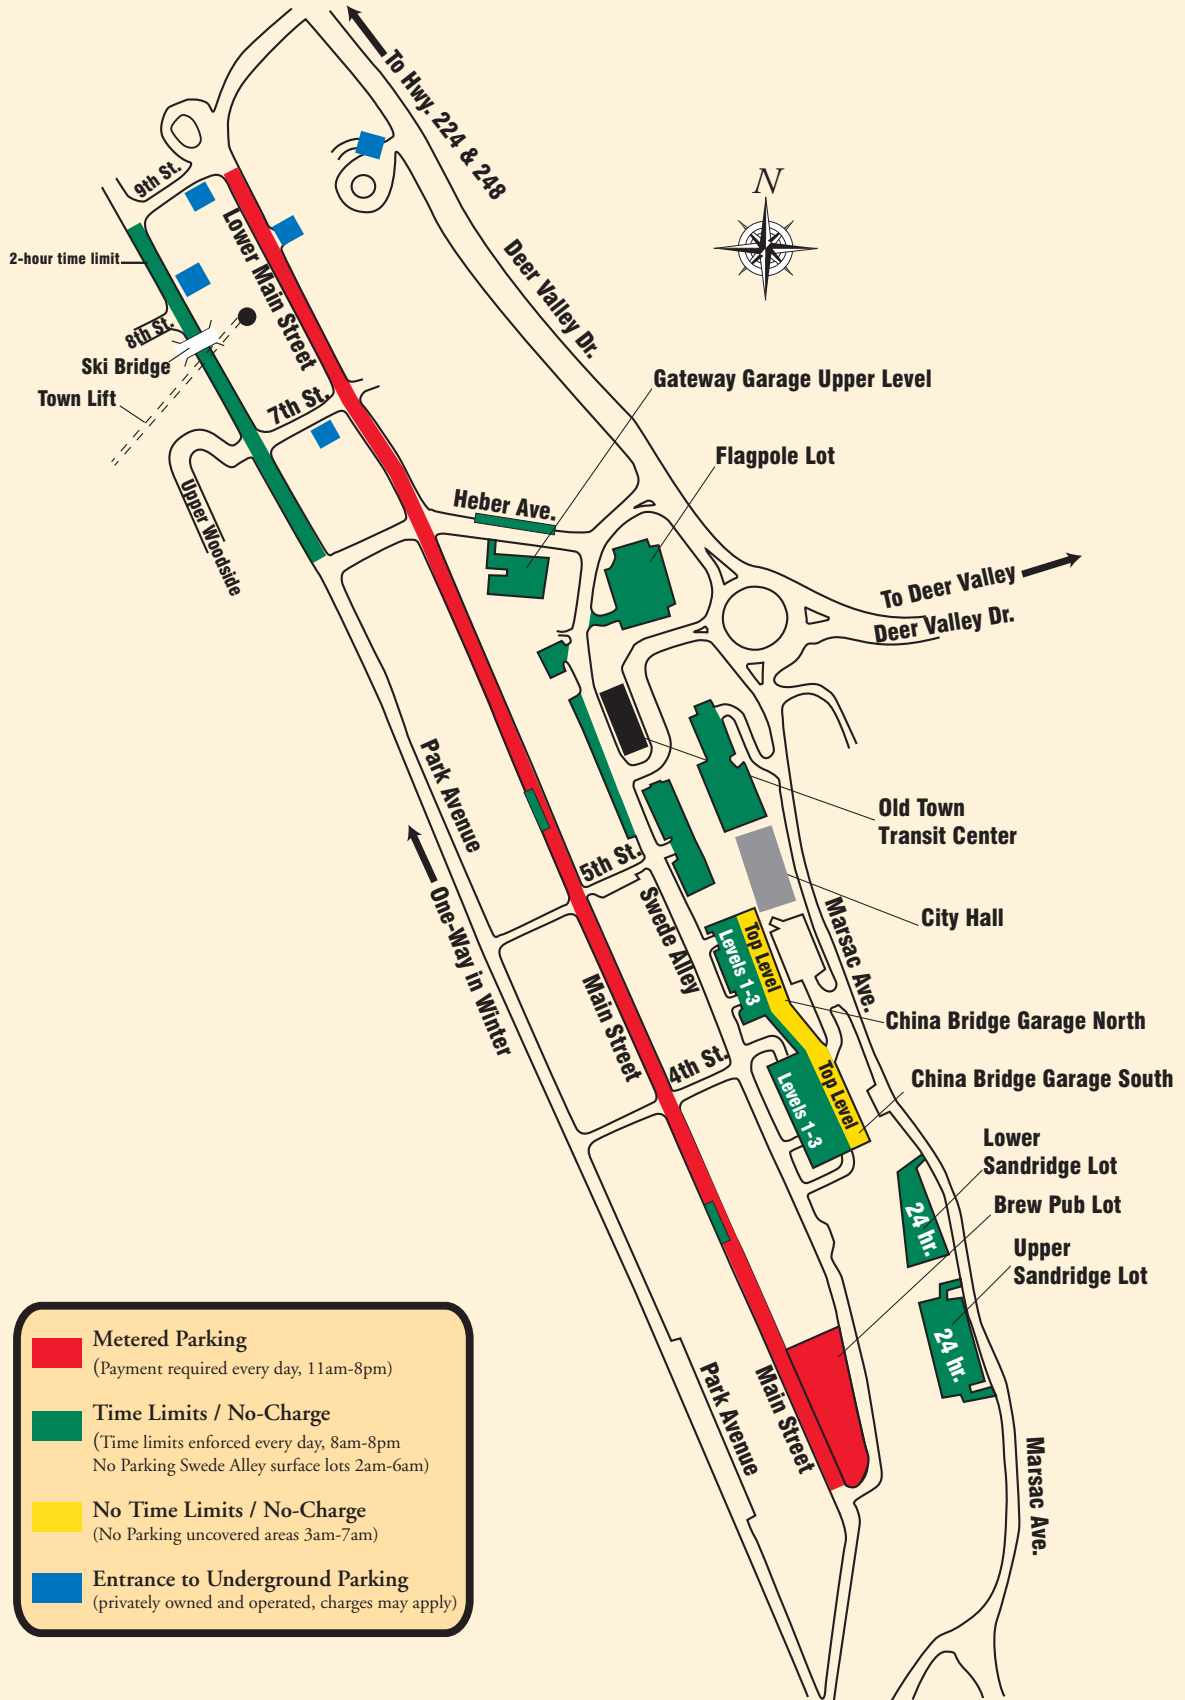

# MAIN STREET PARKING PROGRAM

PAY MAIN STREET ALL YEAR

OTHER ZONES-TIME LIMITS / NO-CHARGE

<span style="color: red;">■</span>	<b>Metered Parking</b> (Payment required every day, 11am-8pm)
<span style="color: green;">■</span>	<b>Time Limits / No-Charge</b> (Time limits enforced every day, 8am-8pm No Parking Swede Alley surface lots 2am-6am)
<span style="color: yellow;">■</span>	<b>No Time Limits / No-Charge</b> (No Parking uncovered areas 3am-7am)
<span style="color: blue;">■</span>	<b>Entrance to Underground Parking</b> (privately owned and operated, charges may apply)