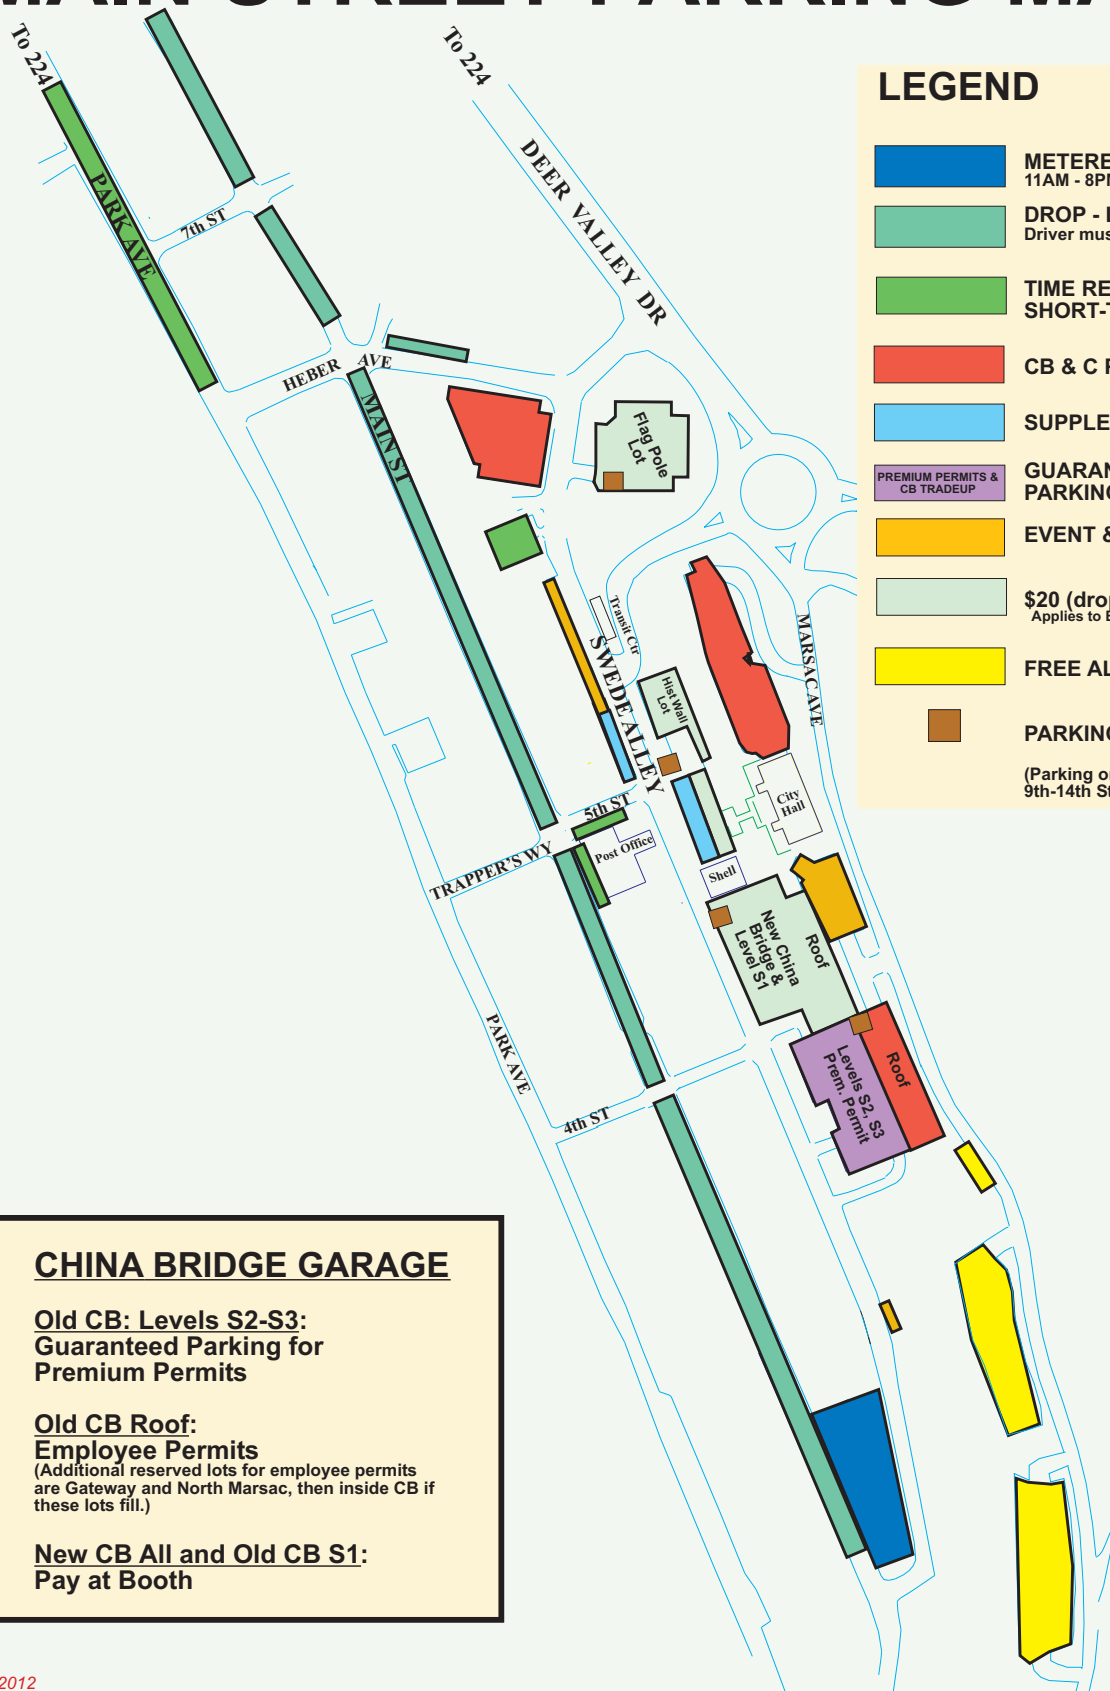

SUNDANCE 2013

MAIN STREET PARKING MAP

LEGEND

- METERED \$16 for 3 Hrs.**
11AM - 8PM
- DROP - LOAD - DELIVERY**
Driver must remain with vehicle
- TIME RESTRICTED SHORT-TERM**
- CB & C PERMIT PARKING**
- SUPPLEMENTAL ADA**
- PREMIUM PERMITS & CB TRADEUP**
GUARANTEED PERMIT PARKING
- EVENT & CITY USE ONLY**
- \$20 (drops to \$10 Tuesday)**
Applies to Each Entry (No Leave & Return)
- FREE ALL DAY**
- PARKING ATTENDANT BOOTH**
(Parking on Park Ave between 9th-14th Streets is restricted.)

CHINA BRIDGE GARAGE

Old CB: Levels S2-S3:
Guaranteed Parking for Premium Permits

Old CB Roof:
Employee Permits
(Additional reserved lots for employee permits are Gateway and North Marsac, then inside CB if these lots fill.)

New CB All and Old CB S1:
Pay at Booth

Revised 11/21/2012